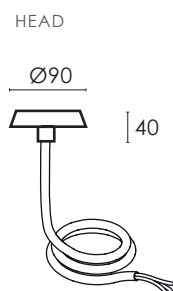

COD.ON/OFF	H.MM	W	LM	STELO/POLE
HEAD + PC POLE				
MTY.7250.D 5 Y. Z	1050	5W/230V LED	615/615/523	opal / transparent / black
MTY.7254.D 5 Y. Z	1050	5W/24V LED	615/615/523	opal / transparent / black
HEAD				
MTY.7223.0 5 Y. Z	40	5W/230V LED	615/615/523	excluded
MTY.7224.0 5 Y. Z	40	5W/24V LED	615/615/523	excluded